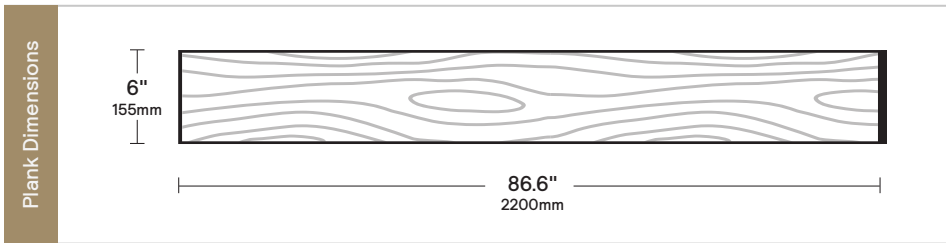

Thickness	9/16" (14mm)	Wear Layer	3mm	Cut	Plain Sawn

Species	European White Oak

Color Description	White Wash

SF per Box	22.02 SF

Edges	4 Sides bevel

Connection Type	Tongue and Groove

Finish	UV Oil

Length Specifications	6 Rows per box; 3 rows full length, 2 rows 2 pieces, 1 row 3 pieces

Core and Back	Lumber core and veneer back

Wood Grain	Mixed Cut

Floor Heating	Yes

Descriptions & Imagery Disclaimer

All samples, images and product description, plus photo and brochure specifications are there for the sole purpose of giving an approximate idea of the items described in them. They shall not form part of the contract or have any contractual force and should be viewed for illustrative purposes only. We cannot guarantee that your computer's display or the quality of the print will accurately reflect the colour of the products. Your product may vary slightly from the images within this literature.