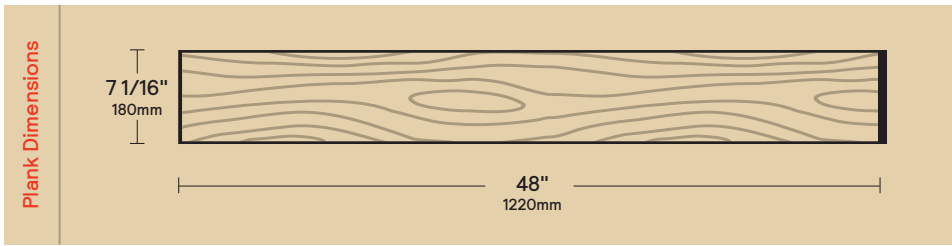

Product Specification Sheet

Real World Hardwood™

Wear Layer	20 mil (0.5mm)	Thickness with Underlayment	5mm
------------	----------------	-----------------------------	-----

Connection Type	Valinge 2G Click-lock system
-----------------	------------------------------