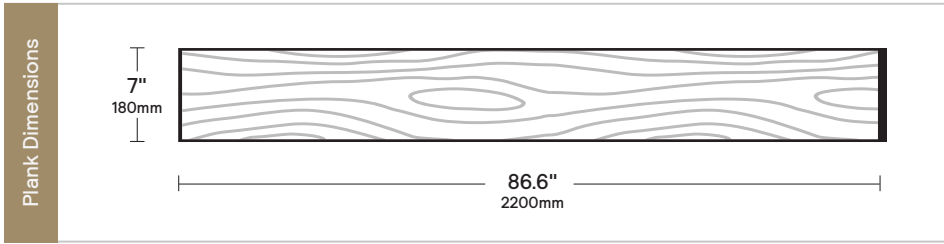

Thickness	9/16" (14mm)	Wear Layer	3mm	Cut	Plain Sawn

Species	European White Oak

Color Description	Dark carbonized, white wash, white matte lacquer

SF per Box	25.56 SF

Edges	4 Sides bevel

Connection Type	Tongue and Groove

Finish	UV Matte Lacquer

Length Specifications	6 Rows per box; 3 rows full length, 2 rows 2 pieces, 1 row 3 pieces

Core and Back	Hevea Plywood base

Wood Grain	Mixed Cut

Floor Heating	Yes

Descriptions & Imagery Disclaimer

All samples, images and product description, plus photo and brochure specifications are there for the sole purpose of giving an approximate idea of the items described in them. They shall not form part of the contract or have any contractual force and should be viewed for illustrative purposes only. We cannot guarantee that your computer's display or the quality of the print will accurately reflect the colour of the products. Your product may vary slightly from the images within this literature.