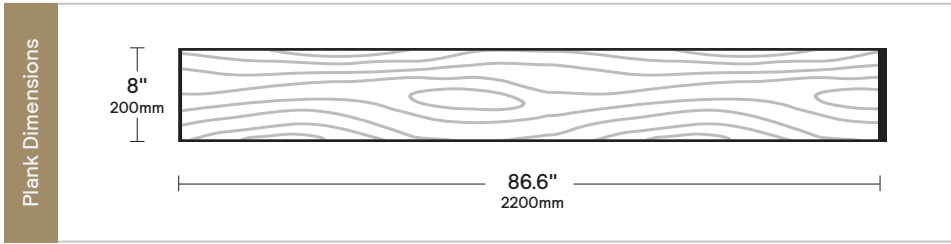

Product Specification Sheet

Thickness	9/16" (14mm)	Wear Layer	5mm	Cut	Plain Sawn
-----------	--------------	------------	-----	-----	------------

Species	European White Oak
---------	--------------------

Color Description	Single fumed, white washed, white waterbase oil
-------------------	---

SF per Box	18.94 SF
------------	----------

Edges	4 Sides bevel
-------	---------------

Connection Type	Tongue and Groove
-----------------	-------------------

Finish	Waterbase Oil
--------	---------------

Length Specifications	6 Rows per box; 3 rows full length, 2 rows 2 pieces, 1 row 3 pieces
-----------------------	---

Core and Back	Solid Sawn hardwood
---------------	---------------------