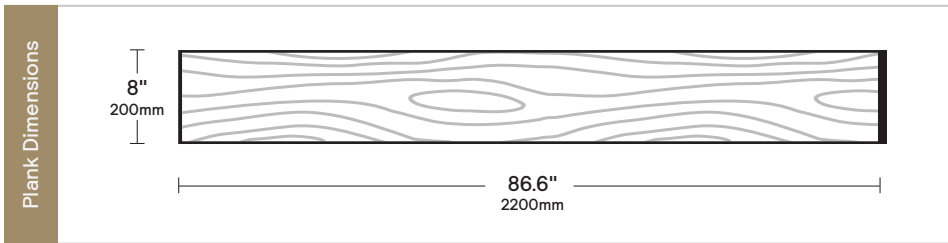

Product Specification Sheet

Thickness	9/16" (14mm)	Wear Layer	5mm	Cut	Plain Sawn
-----------	--------------	------------	-----	-----	------------

Species	European White Oak
---------	--------------------

Color Description	Single fumed, white washed, white waterbase oil
-------------------	---

SF per Box	18.94 SF
------------	----------

Edges	4 Sides bevel
-------	---------------

Connection Type	Tongue and Groove
-----------------	-------------------

Finish	Waterbase Oil
--------	---------------

Length Specifications	6 Rows per box; 3 rows full length, 2 rows 2 pieces, 1 row 3 pieces
-----------------------	---

Core and Back	Solid Sawn hardwood
---------------	---------------------