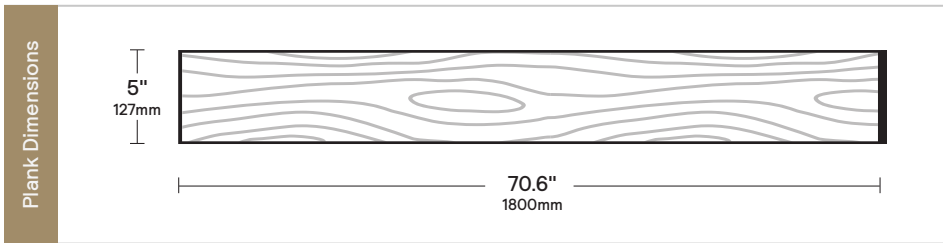

Thickness	1/2" (12.7mm)	Wear Layer	3mm	Cut	Plain Sawn

Species	European White Oak

Color Description	Stained dark brown

SF per Box	14.76 SF

Edges	4 Sides Microbevel

Connection Type	Tongue and Groove

Finish	UV Matte Lacquer

Length Specifications	6 Rows per box; 3 rows full length, 2 rows 2 pieces, 1 row 3 pieces

Core and Back	Hevea Plywood base

Wood Grain	Mixed Cut

Floor Heating	Yes

Descriptions & Imagery Disclaimer

All samples, images and product description, plus photo and brochure specifications are there for the sole purpose of giving an approximate idea of the items described in them. They shall not form part of the contract or have any contractual force and should be viewed for illustrative purposes only. We cannot guarantee that your computer's display or the quality of the print will accurately reflect the colour of the products. Your product may vary slightly from the images within this literature.