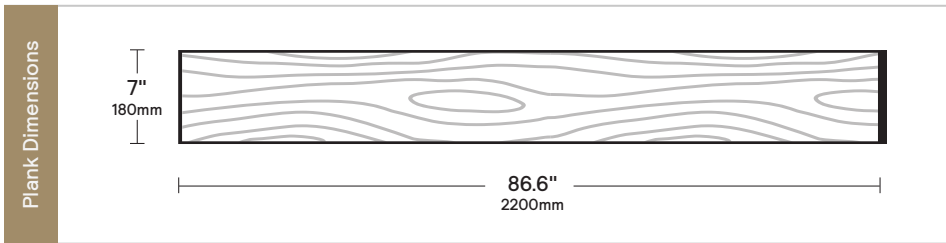

Thickness	9/16" (14mm)	Wear Layer	3mm	Cut	Plain Sawn

Species	European White Oak

Color Description	Natural matt lacquer

SF per Box	25.56 SF

Edges	4 Sides bevel

Connection Type	Tongue and Groove

Finish	UV Matte Lacquer

Length Specifications	6 Rows per box; 3 rows full length, 2 rows 2 pieces, 1 row 3 pieces

Core and Back	Hevea Plywood base

Wood Grain	Mixed Cut

Floor Heating	Yes

Descriptions & Imagery Disclaimer

All samples, images and product description, plus photo and brochure specifications are there for the sole purpose of giving an approximate idea of the items described in them. They shall not form part of the contract or have any contractual force and should be viewed for illustrative purposes only. We cannot guarantee that your computer's display or the quality of the print will accurately reflect the colour of the products. Your product may vary slightly from the images within this literature.