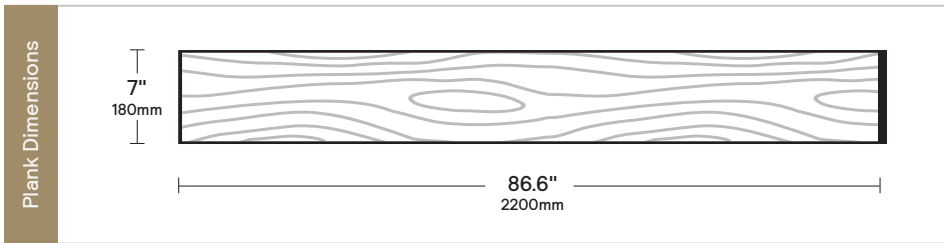

Thickness	9/16" (14mm)	Wear Layer	3mm	Cut	Plain Sawn

Species	European White Oak

Color Description	Stain light grey

SF per Box	25.56 SF

Edges	4 Sides bevel

Connection Type	Tongue and Groove

Finish	UV Matte Lacquer

Length Specifications	6 Rows per box; 3 rows full length, 2 rows 2 pieces, 1 row 3 pieces

Core and Back	Hevea Plywood base

Wood Grain	Mixed Cut

Floor Heating	Yes

Descriptions & Imagery Disclaimer

All samples, images and product description, plus photo and brochure specifications are there for the sole purpose of giving an approximate idea of the items described in them. They shall not form part of the contract or have any contractual force and should be viewed for illustrative purposes only. We cannot guarantee that your computer's display or the quality of the print will accurately reflect the colour of the products. Your product may vary slightly from the images within this literature.