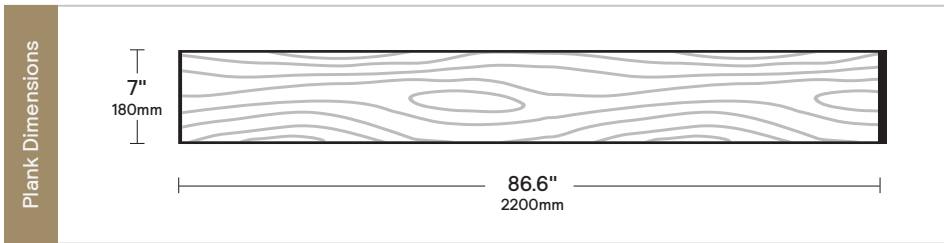

Thickness	9/16" (14mm)	Wear Layer	3mm	Cut	Plain Sawn

Species	European White Oak

Color Description	White wash, white matte lacquer

SF per Box	25.56 SF

Edges	4 Sides bevel

Connection Type	Tongue and Groove

Finish	UV Matte Lacquer

Length Specifications	6 Rows per box; 3 rows full length, 2 rows 2 pieces, 1 row 3 pieces

Core and Back	Hevea Plywood base

Wood Grain	Mixed Cut

Floor Heating	Yes

Descriptions & Imagery Disclaimer

All samples, images and product description, plus photo and brochure specifications are there for the sole purpose of giving an approximate idea of the items described in them. They shall not form part of the contract or have any contractual force and should be viewed for illustrative purposes only. We cannot guarantee that your computer's display or the quality of the print will accurately reflect the colour of the products. Your product may vary slightly from the images within this literature.