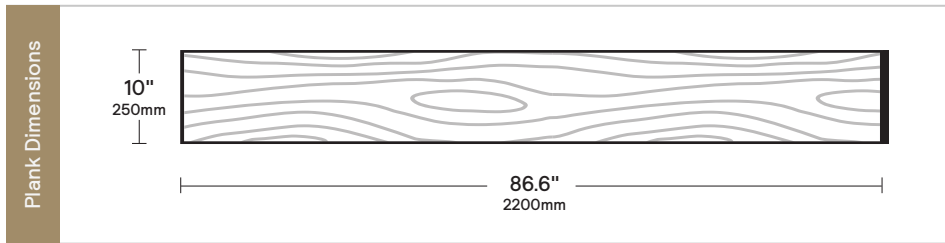

Thickness	5/8" (15mm)	Wear Layer	3mm	Cut	Plain Sawn

Species	European White Oak

Color Description	Stained grey

SF per Box	29.60 SF

Edges	4 Sides bevel

Connection Type	Tongue and Groove

Finish	UV Matte Lacquer

Length Specifications	5 rows per box; 3 rows full length, 1 rows 2 pieces, 1 row 3 pieces

Core and Back	Plywood Core, Solid Sawn Back

Wood Grain	Mixed Cut

Floor Heating	Yes

Descriptions & Imagery Disclaimer

All samples, images and product description, plus photo and brochure specifications are there for the sole purpose of giving an approximate idea of the items described in them. They shall not form part of the contract or have any contractual force and should be viewed for illustrative purposes only. We cannot guarantee that your computer's display or the quality of the print will accurately reflect the colour of the products. Your product may vary slightly from the images within this literature.