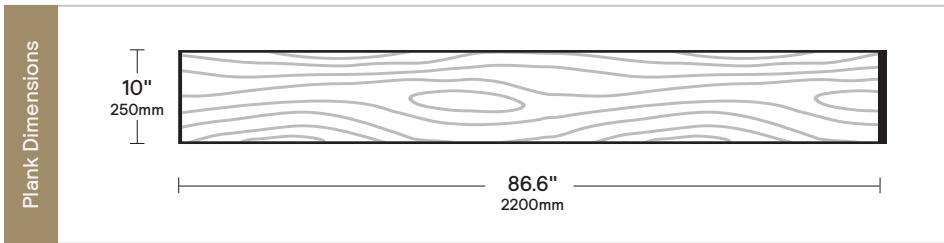

Thickness	5/8" (15mm)	Wear Layer	3mm	Cut	Plain Sawn

Species	European White Oak

Color Description	Natural matt lacquer

SF per Box	29.60 SF

Edges	4 Sides bevel

Connection Type	Tongue and Groove

Finish	UV Matte Lacquer

Length Specifications	5 rows per box; 3 rows full length, 1 rows 2 pieces, 1 row 3 pieces

Core and Back	Plywood Core, Solid Sawn Back

Wood Grain	Mixed Cut

Floor Heating	Yes

Descriptions & Imagery Disclaimer

All samples, images and product description, plus photo and brochure specifications are there for the sole purpose of giving an approximate idea of the items described in them. They shall not form part of the contract or have any contractual force and should be viewed for illustrative purposes only. We cannot guarantee that your computer's display or the quality of the print will accurately reflect the colour of the products. Your product may vary slightly from the images within this literature.