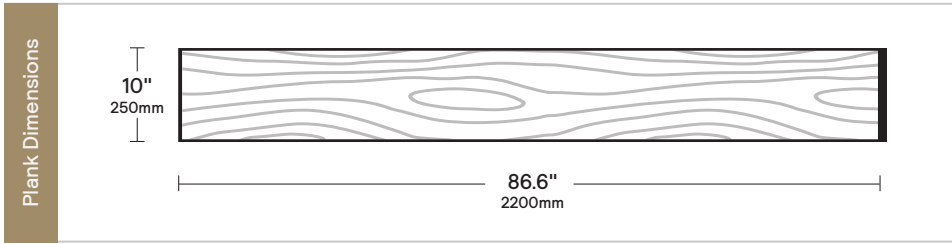

# Product Specification Sheet

Thickness	5/8" (15mm)	Wear Layer	3mm	Cut	Plain Sawn
-----------	-------------	------------	-----	-----	------------

Species	European White Oak
---------	--------------------

Color Description	Fumed / smoke
-------------------	---------------

SF per Box	29.60 SF
------------	----------

Edges	4 Sides bevel
-------	---------------

Connection Type	Tongue and Groove
-----------------	-------------------

Finish	UV Matte Lacquer
--------	------------------

Length Specifications	5 rows per box; 3 rows full length, 1 rows 2 pieces, 1 row 3 pieces
-----------------------	---

Core and Back	Plywood Core, Solid Sawn Back
---------------	-------------------------------