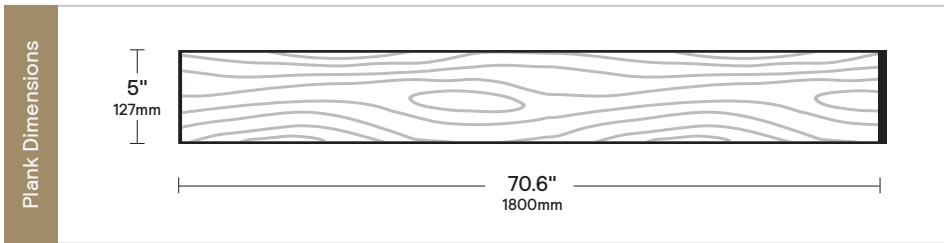

Thickness	1/2" (12.7mm)	Wear Layer	3mm	Cut	Plain Sawn

Species	European White Oak

Color Description	Stained white

SF per Box	14.76 SF

Edges	4 Sides Microbevel

Connection Type	Tongue and Groove

Finish	UV Matte Lacquer

Length Specifications	6 Rows per box; 3 rows full length, 2 rows 2 pieces, 1 row 3 pieces

Core and Back	Hevea Plywood base

Wood Grain	Mixed Cut

Floor Heating	Yes

Descriptions & Imagery Disclaimer

All samples, images and product description, plus photo and brochure specifications are there for the sole purpose of giving an approximate idea of the items described in them. They shall not form part of the contract or have any contractual force and should be viewed for illustrative purposes only. We cannot guarantee that your computer's display or the quality of the print will accurately reflect the colour of the products. Your product may vary slightly from the images within this literature.