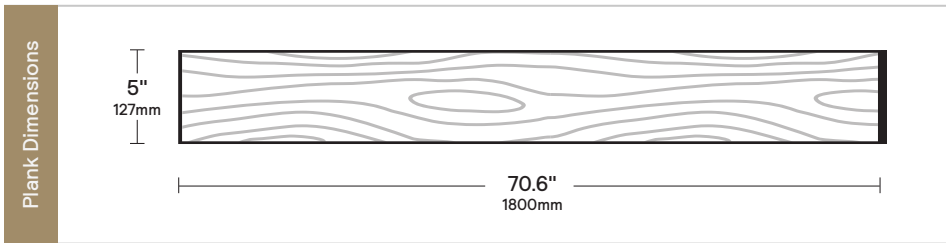

Engineered Prefinished Wood

Thickness	1/2" (12.7mm)	Wear Layer	3mm	Cut	Plain Sawn
-----------	---------------	------------	-----	-----	------------

Species	European White Oak
---------	--------------------

Color Description	Stained light taupe
-------------------	---------------------

SF per Box	14.76 SF
------------	----------

Edges	4 Sides Microbevel
-------	--------------------

Connection Type	Tongue and Groove
-----------------	-------------------