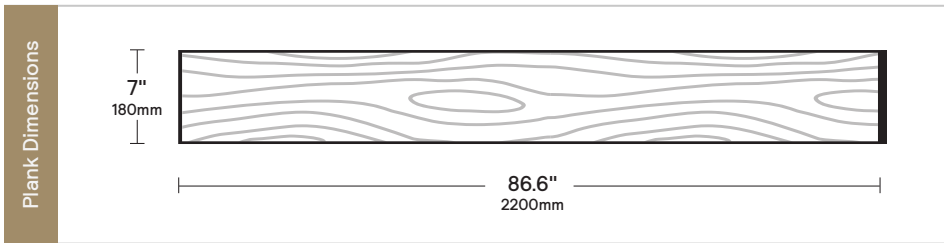

Thickness	9/16" (14mm)	Wear Layer	3mm	Cut	Plain Sawn

Species	European White Oak

Color Description	Stained white

SF per Box	25.56 SF

Edges	4 Sides bevel

Connection Type	Tongue and Groove

Finish	UV Matte Lacquer

Length Specifications	6 Rows per box; 3 rows full length, 2 rows 2 pieces, 1 row 3 pieces

Core and Back	Hevea Plywood base

Wood Grain	Mixed Cut

Floor Heating	Yes

Descriptions & Imagery Disclaimer

All samples, images and product description, plus photo and brochure specifications are there for the sole purpose of giving an approximate idea of the items described in them. They shall not form part of the contract or have any contractual force and should be viewed for illustrative purposes only. We cannot guarantee that your computer's display or the quality of the print will accurately reflect the colour of the products. Your product may vary slightly from the images within this literature.