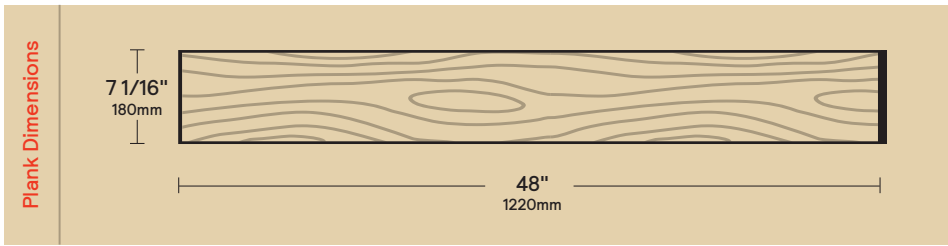

Product Specification Sheet

Real World Hardwood™

Morning Fog

Savanna Collection
#TG904

Overview

A color of rebirth and awakening, Morning Fog features a wholesome collective of soft st grey, with the perfect blend of haze and cloud to mute the heavy earthen shades of brow grey.

Real Feel - Wood Grain Texture

Wear Layer	20 mil (0.5mm)	Thickness with Underlayment	5mm
Connection Type	Valinge 2G Click-lock system		
Sound Ratings	STC-63 / IIC-69		
Easy Installation	100% Waterproof	Low Maintenance	
Easy Clean	High Performance UV Coating	Scratch & Stain Resistant	
Rigid Core for Stability & Support			
23.60 SF Per Box		10 Planks per box	