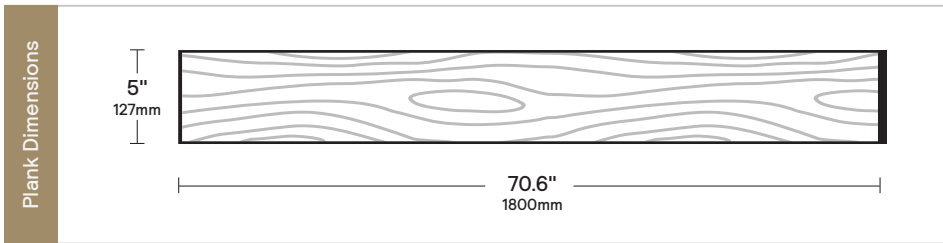

Thickness	1/2" (12.7mm)	Wear Layer	3mm	Cut	Plain Sawn

Species	European White Oak

Color Description	Stained light grey

SF per Box	14.76 SF

Edges	4 Sides Microbevel

Connection Type	Tongue and Groove

Finish	UV Matte Lacquer

Length Specifications	6 Rows per box; 3 rows full length, 2 rows 2 pieces, 1 row 3 pieces

Core and Back	Hevea Plywood base

Wood Grain	Mixed Cut

Floor Heating	Yes

Descriptions & Imagery Disclaimer

All samples, images and product description, plus photo and brochure specifications are there for the sole purpose of giving an approximate idea of the items described in them. They shall not form part of the contract or have any contractual force and should be viewed for illustrative purposes only. We cannot guarantee that your computer's display or the quality of the print will accurately reflect the colour of the products. Your product may vary slightly from the images within this literature.