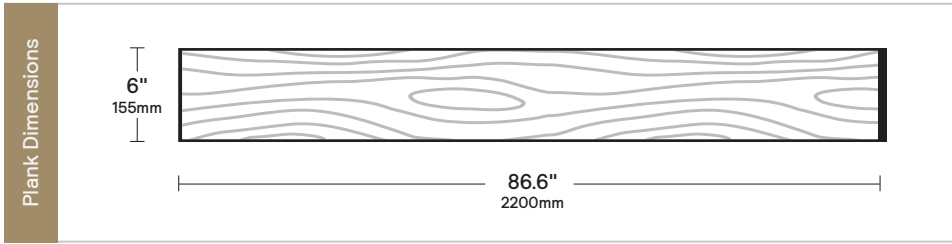

Engineered Prefinished Wood

Warranty

Residential 35 Years
Commercial 10 Years

877-77-TIGRO
(877-778-4476)

info@tigroflooring.com

tigroflooring.com

Thickness	9/16" (14mm)	Wear Layer	3mm	Cut	Plain Sawn
Species	European White Oak				
Color Description	Fumed / Smoke, white washed				
SF per Box	22.02 SF				
Edges	4 Sides bevel				
Connection Type	Tongue and Groove				
Finish	UV Oil				
Length Specifications	6 Rows per box; 3 rows full length, 2 rows 2 pieces, 1 row 3 pieces				
Core and Back	Lumber core and veneer back				
Wood Grain	Mixed Cut				
Floor Heating	Yes				