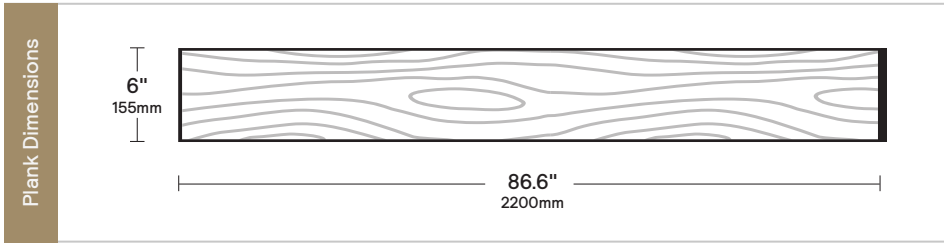

Thickness	9/16" (14mm)	Wear Layer	3mm	Cut	Plain Sawn

Species	European White Oak

Color Description	Fumed/ Smoke, Grey washed

SF per Box	22.02 SF

Edges	4 Sides bevel

Connection Type	Tongue and Groove

Finish	UV Oil

Length Specifications	6 Rows per box; 3 rows full length, 2 rows 2 pieces, 1 row 3 pieces

Core and Back	Lumber core and veneer back

Wood Grain	Mixed Cut

Floor Heating	Yes

Descriptions & Imagery Disclaimer

All samples, images and product description, plus photo and brochure specifications are there for the sole purpose of giving an approximate idea of the items described in them. They shall not form part of the contract or have any contractual force and should be viewed for illustrative purposes only. We cannot guarantee that your computer's display or the quality of the print will accurately reflect the colour of the products. Your product may vary slightly from the images within this literature.