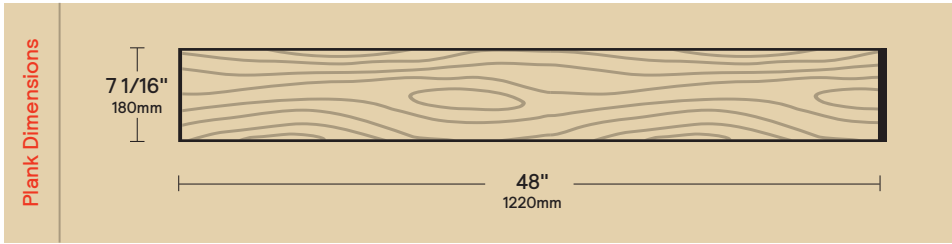

Product Specification Sheet

Wear Layer	20 mil (0.5mm)	Thickness with Underlayment	5mm
------------	----------------	-----------------------------	-----

Connection Type	Valinge 2G Click-lock system
-----------------	------------------------------