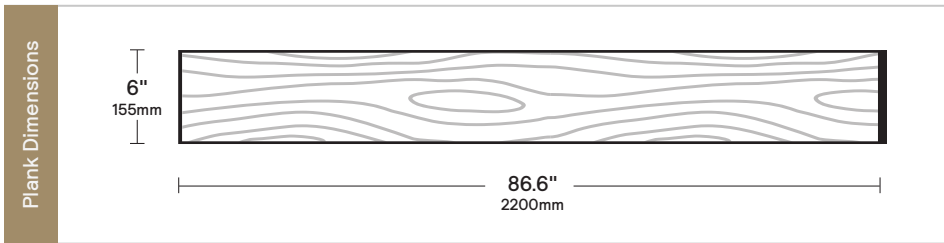

Thickness	9/16" (14mm)	Wear Layer	3mm	Cut	Plain Sawn

Species	European White Oak

Color Description	Light carbonized

SF per Box	22.02 SF

Edges	4 Sides bevel

Connection Type	Tongue and Groove

Finish	UV Oil

Length Specifications	6 Rows per box; 3 rows full length, 2 rows 2 pieces, 1 row 3 pieces

Core and Back	Lumber core and veneer back

Wood Grain	Mixed Cut

Floor Heating	Yes

Descriptions & Imagery Disclaimer

All samples, images and product description, plus photo and brochure specifications are there for the sole purpose of giving an approximate idea of the items described in them. They shall not form part of the contract or have any contractual force and should be viewed for illustrative purposes only. We cannot guarantee that your computer's display or the quality of the print will accurately reflect the colour of the products. Your product may vary slightly from the images within this literature.