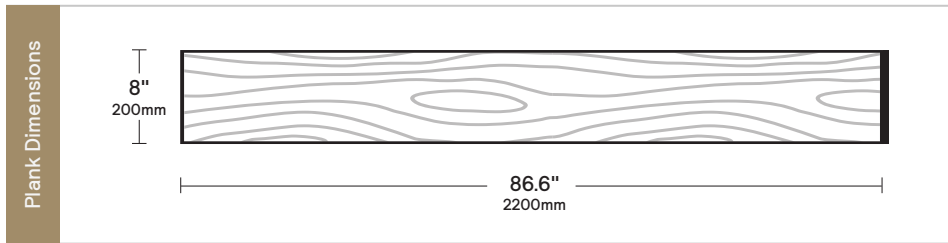

Thickness	9/16" (14mm)	Wear Layer	5mm	Cut	Plain Sawn

Species	European White Oak

Color Description	Single fumed, white washed, white waterbase oil

SF per Box	18.94 SF

Edges	4 Sides bevel

Connection Type	Tongue and Groove

Finish	Waterbase Oil

Length Specifications	6 Rows per box; 3 rows full length, 2 rows 2 pieces, 1 row 3 pieces

Core and Back	Solid Sawn hardwood

Wood Grain	Mixed Cut

Floor Heating	Yes

Descriptions & Imagery Disclaimer

All samples, images and product description, plus photo and brochure specifications are there for the sole purpose of giving an approximate idea of the items described in them. They shall not form part of the contract or have any contractual force and should be viewed for illustrative purposes only. We cannot guarantee that your computer's display or the quality of the print will accurately reflect the colour of the products. Your product may vary slightly from the images within this literature.