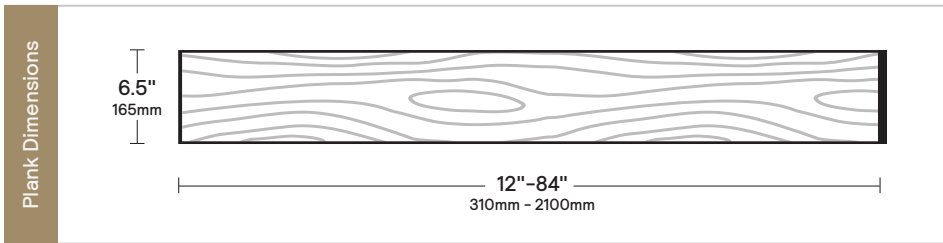

Thickness	1/2"	Wear Layer	4mm	Cut	Rift & Quartered
Species	European White Oak				
Style	Brush, 4 sides bevel				
Connection Type	Tongue and Groove				
Floor Heating	Yes				

FINISH: SILK OIL ULTRA MATTE

DESCRIPTION

Type of coating: UV-cured modified polyurethane-acrylate

Surface (finish) type: Semi-closed pores, wire brushed

Sheen: Matt as the sample

Finish warranty: N/A

STORAGE AND USAGE

Air humidity 40%-65%

Temperature +18 °C - +22 °C

GRADE: SELECT

DESCRIPTION

Sound sapwood: max<=10mm, not more than 3

Colour variation: Slight

Knot: max<=5mm, 1

Checks: permitted

Bark pocket: permitted

Pith: permitted

Slope of grain: permitted

Medullary ray: permitted

MAINTENANCE AND CARE CONDITIONS

Maintenance of hardwood floors with Silk Oil finish assumes regular (daily if necessary) cleaning from dust and grit using a vacuum, followed by a thorough cleaning with Hardwood Floor Cleaner or other similar product. Floor surface areas that receive the most traffic and get worn down quicker, such as areas by the front door, hallways, kitchens etc., should be periodically renewed with special Restorative Oil. For residential interiors, restorative cleaning should be done once in 3-5 years; for public and commercial interiors with intense foot traffic, it is recommended to restore 2-4 times a year.

PACKAGING	BOX	PALLET
Content	22.4 sq.ft. | 2.079m²	1075.2 sqf. | 48 (99.792m²)
Weight	56.54 LBS | 25.7 kg	2713.92 lb | 1233.6 kg
H x W x L	4.7" x 6.5" x 83.5" 120 x 175 x 2120 mm	1050 x 960 x 2120 mm

Descriptions & Imagery Disclaimer

All samples, images and product description, plus photo and brochure specifications are there for the sole purpose of giving an approximate idea of the items described in them. They shall not form part of the contract or have any contractual force and should be viewed for illustrative purposes only. We cannot guarantee that your computer's display or the quality of the print will accurately reflect the colour of the products. Your product may vary slightly from the images within this literature.

Warranty
Residential 35 Years
Commercial 10 Years

877-77-TIGRO
(877-778-4476)

info@tigroflooring.com

tigroflooring.com