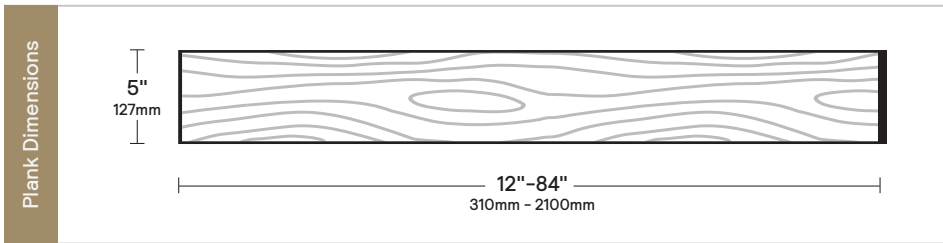

Product Specification Sheet

Warm nude Meridian Collection #TGR350

Overview

With emphasis on the centralized location with regard to hemispheres and quarter sawn technique, Warm Nude places emphasis on scorching weathers and slightly tanned glow.

Engineered Prefinished Wood

Thickness	3/4"	Wear Layer	4mm	Cut	Rift & Quartered
Species	European White Oak				
Style	Brush, 4 sides bevel				
Connection Type	Tongue and Groove				
Floor Heating	Yes				

FINISH: SILK OIL ULTRA MATTE

Temperature +18 °C - +22 °C

GRADE: SELECT

DESCRIPTION

Sound sapwood: max<=10mm, not more than 3

Colour variation: Slight

Knot: max<=5mm, 1

Checks: permitted

Bark pocket: permitted