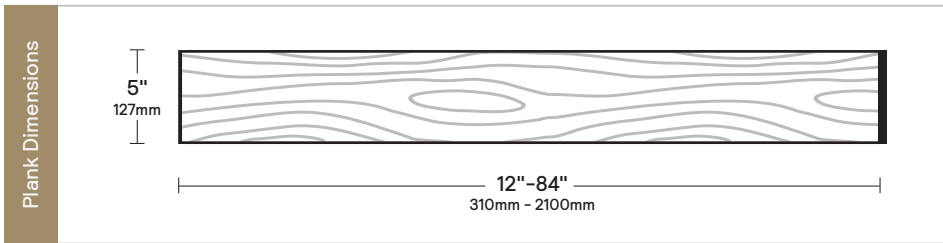

Thickness	3/4"	Wear Layer	4mm	Cut	Plain Sawn
Species	European White Oak				
Style	Brush, 4 sides bevel				
Connection Type	Tongue and Groove				
Floor Heating	Yes				

FINISH: SILK OIL ULTRA MATTE

DESCRIPTION

Type of coating: UV-cured modified polyurethane-acrylate

Surface (finish) type: Semi-closed pores, wire brushed

Sheen: Matt as the sample

Finish warranty: N/A

STORAGE AND USAGE

Air humidity 40%-65%

Temperature +18 °C - +22 °C

GRADE: SELECT

DESCRIPTION

Sound sapwood: max ≤ 10mm, not more than 3

Colour variation: Slight

Knot: max ≤ 5mm, 1

Checks: permitted

Bark pocket: permitted

Pith: permitted

Slope of grain: permitted

Medullary ray: permitted

MAINTENANCE AND CARE CONDITIONS

Maintenance of hardwood floors with Silk Oil finish assumes regular (daily if necessary) cleaning from dust and grit using a vacuum, followed by a thorough cleaning with Hardwood Floor Cleaner or other similar product. Floor surface areas that receive the most traffic and get worn down quicker, such as areas by the front door, hallways, kitchens etc., should be periodically renewed with special Restorative Oil. For residential interiors, restorative cleaning should be done once in 3-5 years; for public and commercial interiors with intense foot traffic, it is recommended to restore 2-4 times a year.

PACKAGING	BOX	PALLET
Content	22.4 sq.ft. | 2.079m²	1075.2 sqf. | 48 (99.792m²)
Weight	56.54 LBS | 25.7 kg	2713.92 lb | 1233.6 kg
H x W x L	4.7" x 6.5" x 83.5" 120 x 175 x 2120 mm	1050 x 960 x 2120 mm

Descriptions & Imagery Disclaimer

All samples, images and product description, plus photo and brochure specifications are there for the sole purpose of giving an approximate idea of the items described in them. They shall not form part of the contract or have any contractual force and should be viewed for illustrative purposes only. We cannot guarantee that your computer's display or the quality of the print will accurately reflect the colour of the products. Your product may vary slightly from the images within this literature.

Warranty
Residential 35 Years
Commercial 10 Years

877-77-TIGRO
(877-778-4476)

info@tigroflooring.com

tigroflooring.com