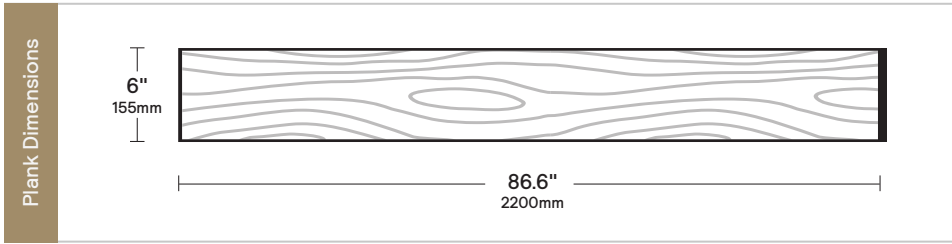

Thickness	9/16" (14mm)	Wear Layer	3mm	Cut	Plain Sawn

Species	European White Oak

Color Description	Natural

SF per Box	22.02 SF

Edges	4 Sides bevel

Connection Type	Tongue and Groove

Finish	UV Oil

Length Specifications	6 Rows per box; 3 rows full length, 2 rows 2 pieces, 1 row 3 pieces

Core and Back	Lumber core and veneer back

Wood Grain	Mixed Cut

Floor Heating	Yes

Descriptions & Imagery Disclaimer

All samples, images and product description, plus photo and brochure specifications are there for the sole purpose of giving an approximate idea of the items described in them. They shall not form part of the contract or have any contractual force and should be viewed for illustrative purposes only. We cannot guarantee that your computer's display or the quality of the print will accurately reflect the colour of the products. Your product may vary slightly from the images within this literature.